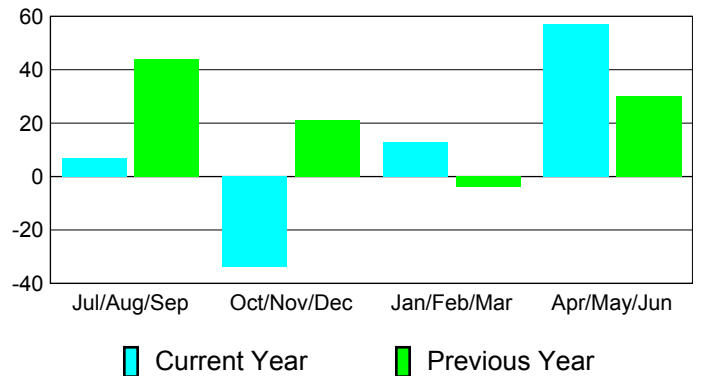

Membership Results
2010-2011

Membership
2009-2010

| Month | Net Memb Goal | Actual New Memb | Actual Dropped Memb | Gain/Loss of Memb | Gain/Loss of Memb |
|---------------|---------------|-----------------|---------------------|-------------------|-------------------|
| Jul/Aug/Sep | -20 | 27 | -20 | 7 | 44 |
| Oct/Nov/Dec | 40 | 41 | -75 | -34 | 21 |
| Jan/Feb/Mar | 20 | 38 | -25 | 13 | -4 |
| Apr/May/June | 10 | 94 | -37 | 57 | 30 |
| Totals | 50 | 200 | -157 | 43 | 91 |

Membership Results 2010-2011

Goal, New, Dropped, Gain/Loss

Comparison of Membership Gain/Loss

Current Year Compared to the Previous Year

Gender Comparison 2010-2011

Jul/Aug/Sep

Oct/Nov/Dec

Jan/Feb/Mar

Apr/May/June

Male

Female