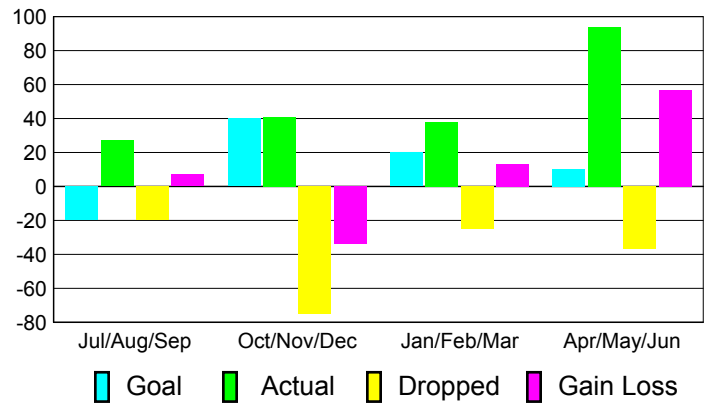

Membership Results 2010-2011

Goal, New, Dropped, Gain/Loss

Comparison of Membership Gain/Loss

Current Year Compared to the Previous Year