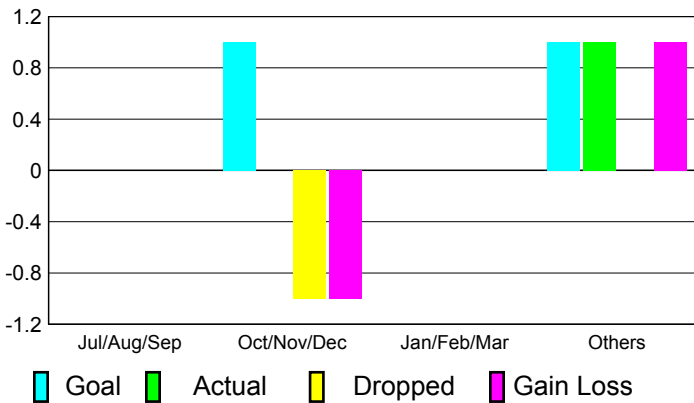

2010-2011 GMT Reports for District (or Undistricted) **District LD 1**

GMT: **Mr. Edisson Karnopp**

Location: **BRAZIL**

GMT CA: **3**

CLUBS

Club Results
2010-2011

Clubs
2009-2010

| Month | New Club Goal | Actual New Clubs | Actual Dropped Clubs | Gain/Loss of Clubs | Gain/Loss of Clubs |
|---------------|---------------|------------------|----------------------|--------------------|--------------------|
| Jul/Aug/Sep | 0 | 0 | 0 | 0 | 0 |
| Oct/Nov/Dec | 1 | 0 | -1 | -1 | 0 |
| Jan/Feb/Mar | 0 | 0 | 0 | 0 | 0 |
| Apr/May/June | 1 | 1 | 0 | 1 | 0 |
| Totals | 2 | 1 | -1 | 0 | 0 |

Club Results 2010-2011

Goal, New, Dropped, Gain/Loss

Comparison of Club Gain/Loss

Current Year Compared to the Previous Year

YTD Status Quo Clubs 2010-2011

Status Quo Clubs Compared to Status Quo Members

MEMBERSHIP